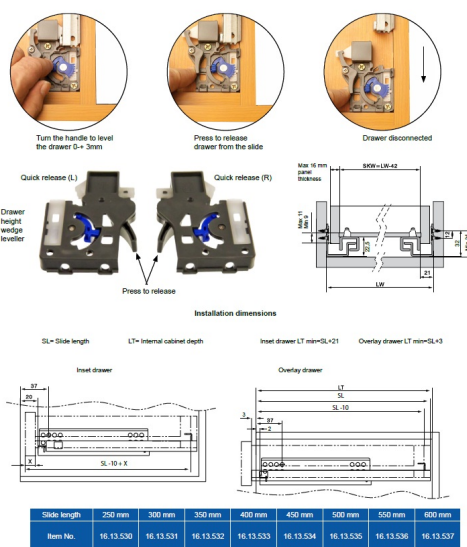

PRODUCT SHEET

Description:

Invis. Semi Ext. Slide, Self closing, Pre-Zinc, 300mm, W/Quick Release & Inner Dampers

Item number:

16.13.531-0

Units	Box	Carton	HS Code	Barcode
Pair	1	10	8302420090	
5704866001069				