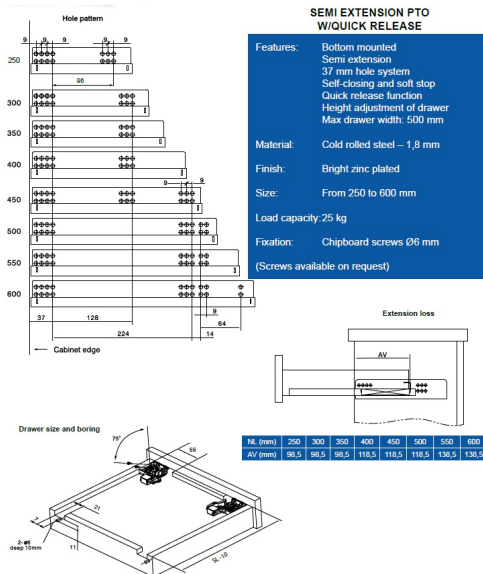

PRODUCT SHEET

Description:

Invis. Semi Ext. Slide, Self closing, Pre-Zinc, 300mm, W/Quick Release & Inner Dampers

Item number:

16.13.531-0

Units	Box	Carton	HS Code	Barcode
Pair	1	10	8302420090	
5704866001069				