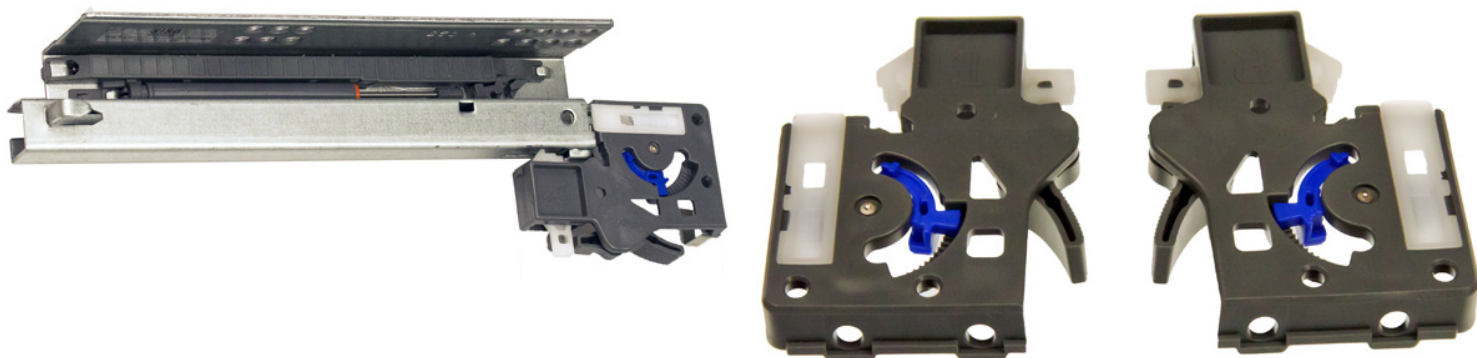

PRODUCT SHEET

Description:

Invis. Semi Ext. Slide, Self closing, Pre-Zinc, 300mm, W/Quick Release & Inner Dampers

Item number:

16.13.531-0

Units	Box	Carton	HS Code	Barcode
Pair	1	10	8302420090	
5704866001069				